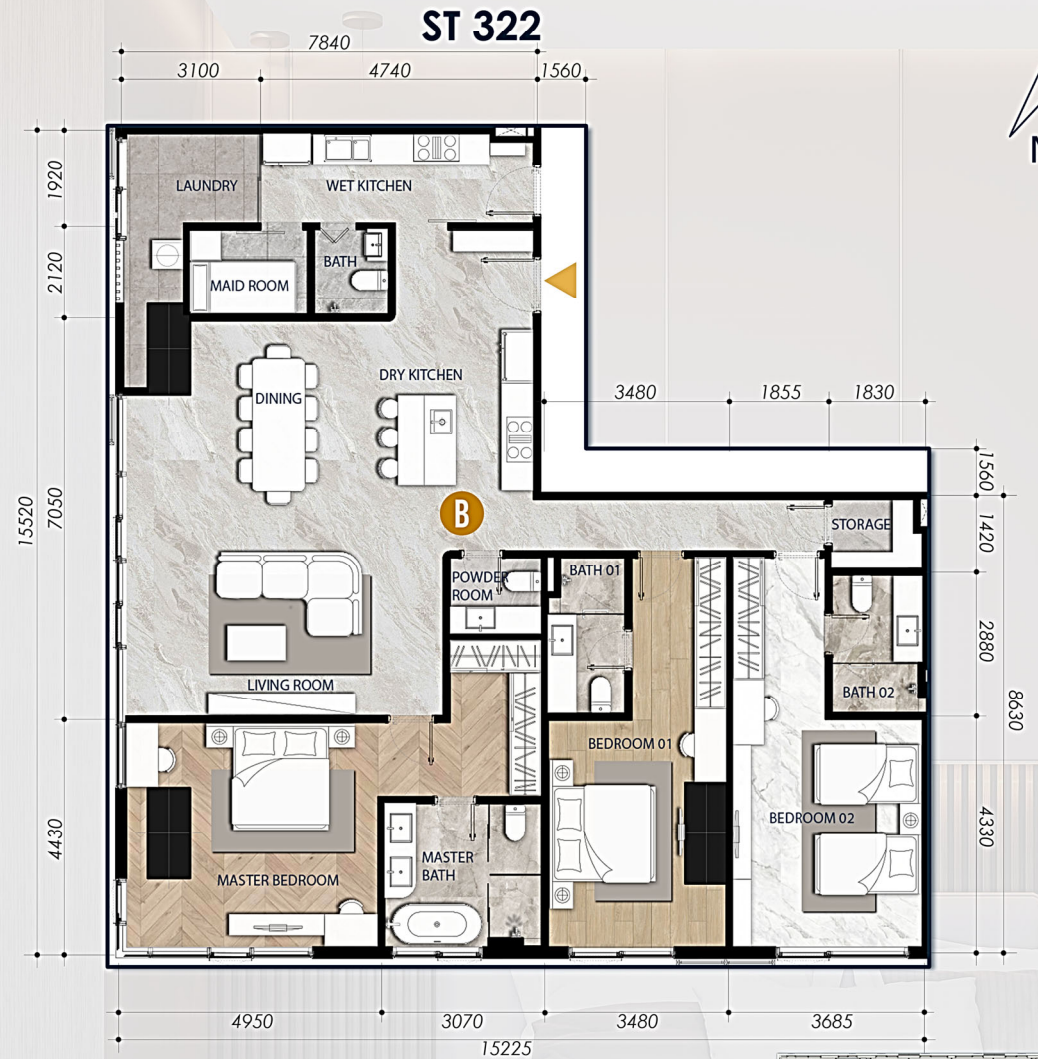

40-41 | UNIT B

276 SQM

LIVING ROOM

间客厅

BALCONY

阳台

DINING AREA

用餐区

DRY KITCHEN

干厨房

WET KITCHEN

湿厨房

BEDROOM 01

间卧室

BEDROOM 02

间卧室

MASTER BEDROOM

间主卧室

MAID ROOM

间女仆房

LAUNDRY

间洗衣房

STORAGE

间储藏室